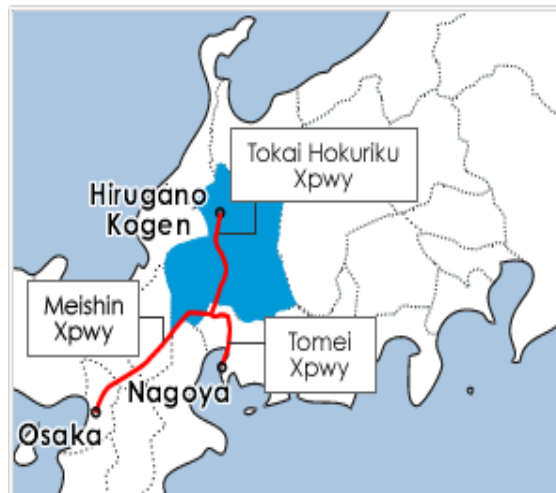

# Hirugano Kogen Ski Resort

Location: 4670-75 Hirugano, Takasu-cho, Gujo-shi, Gifu, 501-5310 Japan

TEL : 81-575-73-2311 (Japanese only)

Email : [rsvn@j-mt.com](mailto:rsvn@j-mt.com) (English available)

The wide and gentle slopes in Hirugano Kogen are available for beginners, elderly and family. Kids can also enjoy themselves in Kid gelande with air slider and sled.

## Access (By Train + Highway Bus):

**Depart from Osaka or Kyoto (4 hours):**

Osaka--(JR Tokaidohonsen)--Kyoto---(JR Shinkansen)---  
Nagoya---(Highway Bus)---Hirugano Kogen Ski Resort

**Depart from Nagoya (3 hours):**

Nagoya---(Highway Bus)---Hirugano Kogen Ski Resort

Day trip ski package by bus is available.  
For details, please contact [rsvn@j-mt.com](mailto:rsvn@j-mt.com)