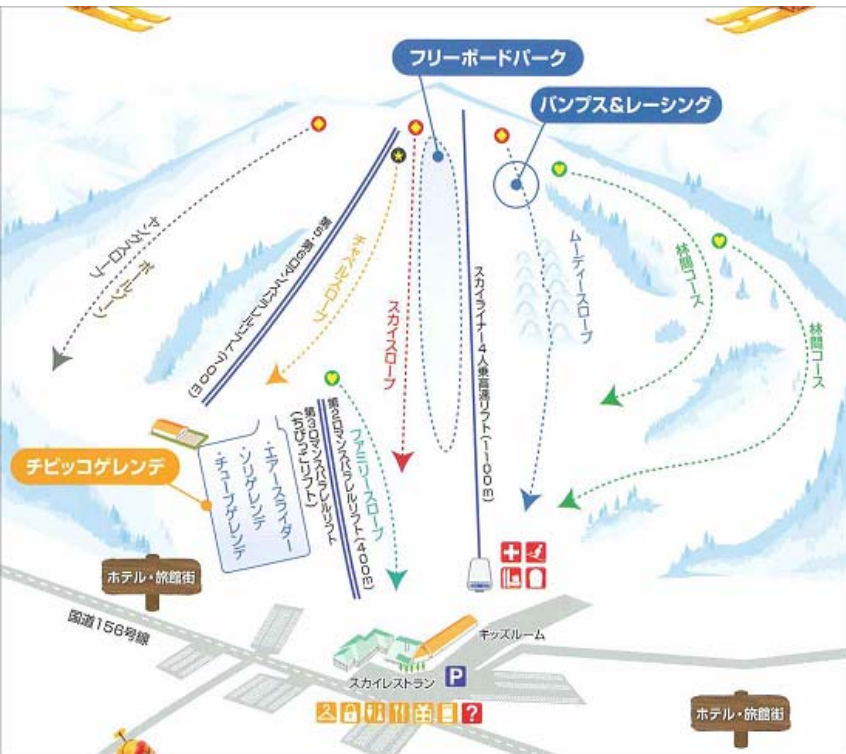

# Hirugano Kogen Ski Resort

Location: 4670-75 Hirugano, Takasu-cho, Gujo-shi, Gifu, 501-5310 Japan

TEL : 81-575-73-2311 (Japanese only)

Email : [rsvn@j-mt.com](mailto:rsvn@j-mt.com) (English available)

The wide and gentle slopes in Hirugano Kogen are available for beginners, elderly and family. Kids can also enjoy themselves in Kid gelande with air slider and sled.

## Course information

|                |                 |          |       |
|----------------|-----------------|----------|-------|
| No. of courses | Total           | 6        |       |
| No. of Lifts   | Total           | 5        |       |
|                | Single          | 0        |       |
|                | Pair            | 4        |       |
|                | Triple          | 0        |       |
|                | Quad            | 1        |       |
|                | No. of Gondolas | Total    | 0     |
|                | Longest Run     | Meter    | 1,500 |
| Top Elevation  | Meter           | 1,050    |       |
| Vertical Drop  | Meter           | 150      |       |
| Steepest Angle | Degree          | 32       |       |
| Slopes         | Nov/Int/Adv (%) | 30/40/30 |       |

## Access (By Train + Highway Bus):

**Depart from Osaka or Kyoto (4 hours):**

Osaka--(JR Tokaidohonsen)--Kyoto---(JR Shinkansen)---  
Nagoya---(Highway Bus)---Hirugano Kogen Ski Resort

**Depart from Nagoya (3 hours):**

Nagoya---(Highway Bus)---Hirugano Kogen Ski Resort

Day trip ski package by bus is available.  
For details, please contact [rsvn@j-mt.com](mailto:rsvn@j-mt.com)